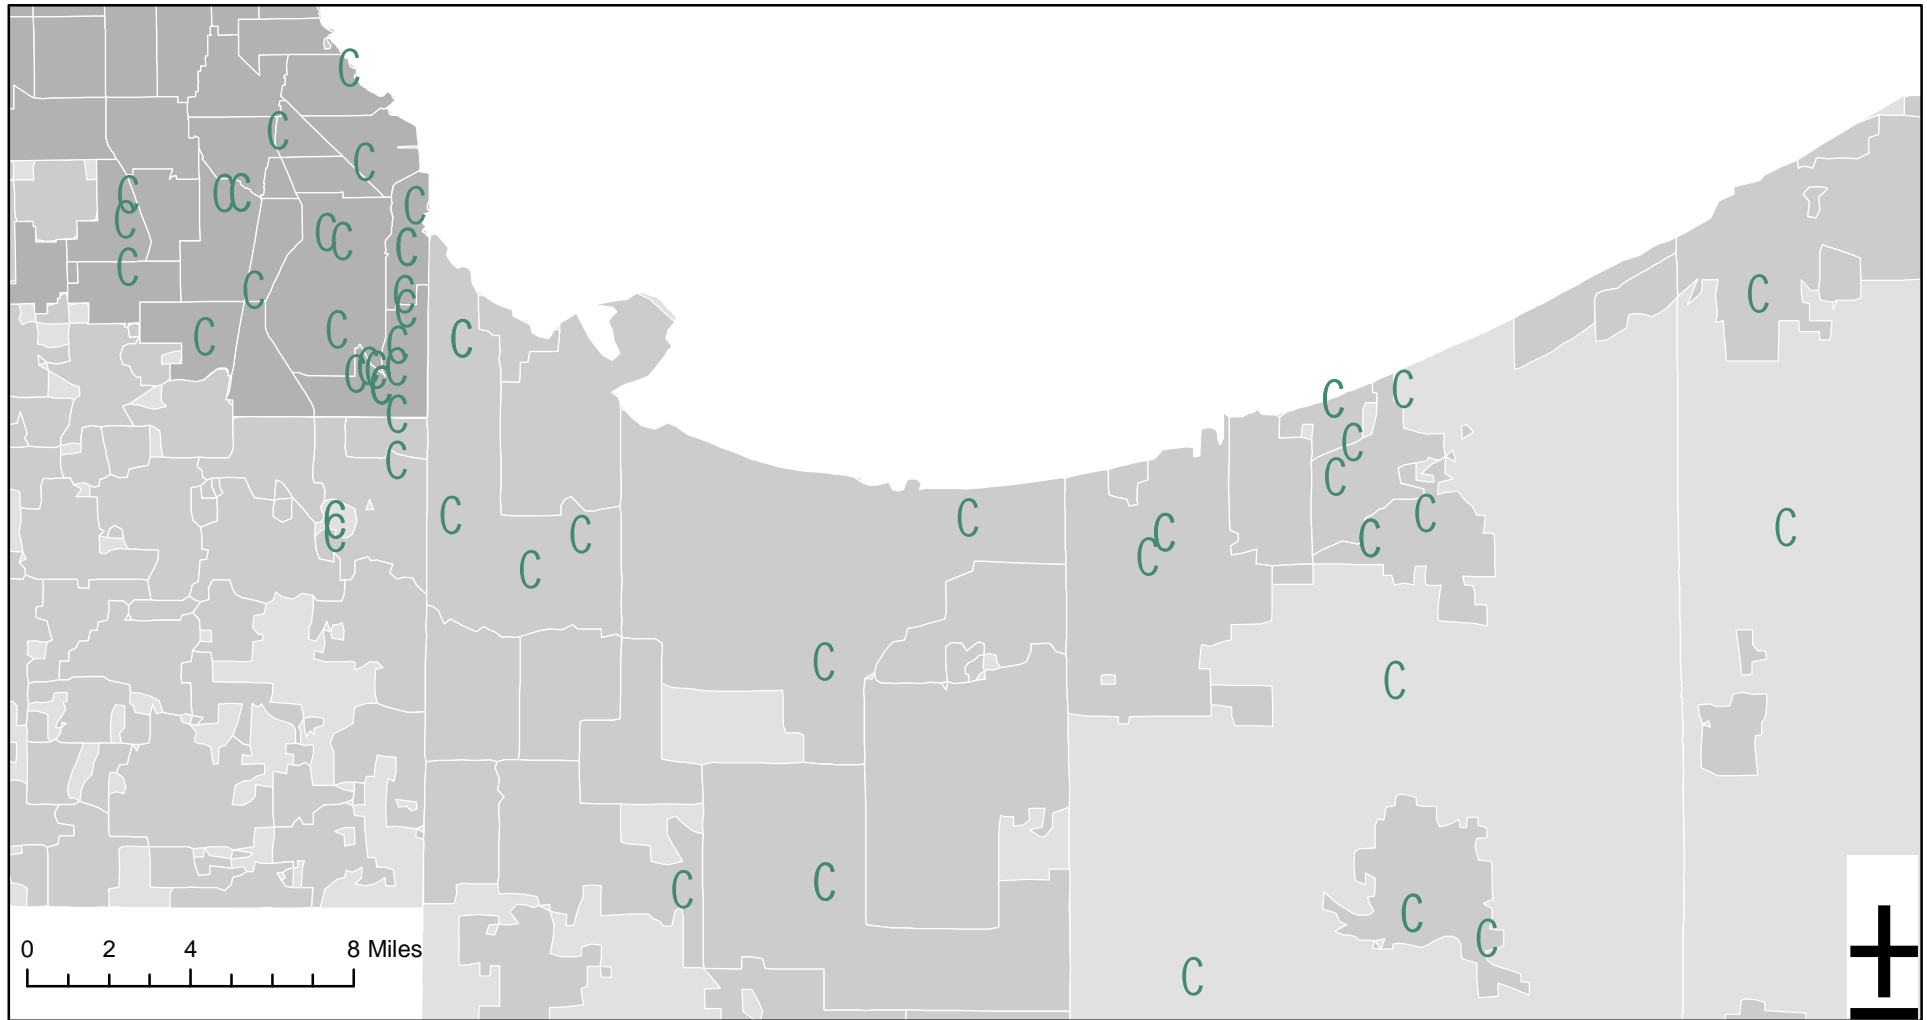

Nature Educators Calumet Region, 2006

Chicago State University GIS Laboratory
Mark Bouman/Jason Biller

Source: ESRI; CMAP; US Bureau of Census;
Chicago Wilderness; Calumet Stewardship Initiative;
Environmental Educators of the Southern
Lake Michigan Region