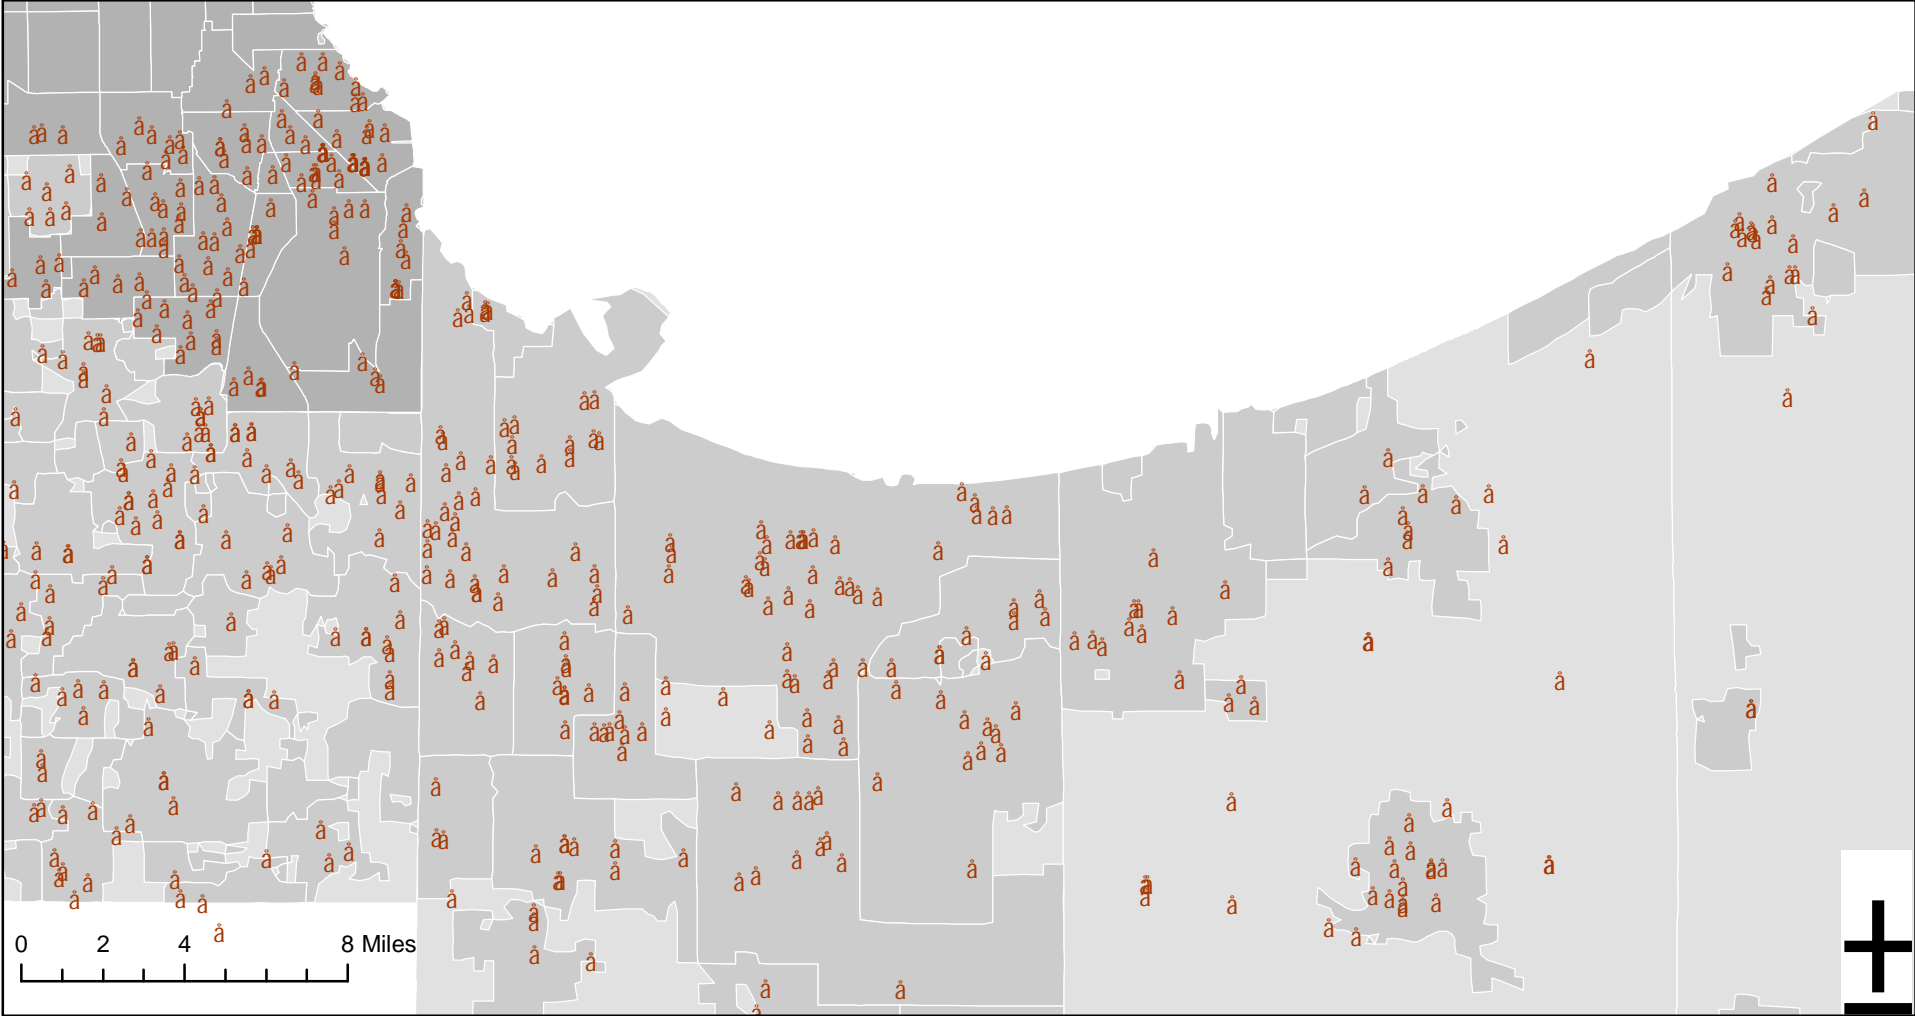

Schools in the Calumet Region

Chicago State University GIS Laboratory
Mark Bouman/Jason Biller

Source: ESRI; CMAP; US Bureau of Census; Indiana Department of Education; Illinois State Board of Education.

Legend

- 📍 School
- Chicago Community Areas
- Census Places (2000)
- County Boundaries (2000)