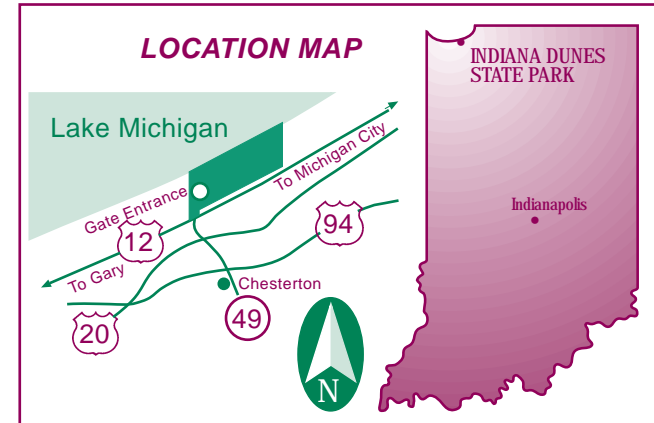

INDIANA DUNES STATE PARK

1600 North 25 East • Chesterton, Indiana 46304-1142 • 219-926-1952
2,182 Acres Established 1925

Alcoholic beverages are prohibited in Indiana Dunes State Park.

Lake Michigan can be dangerous.
For your safety—swim in guarded areas only.
LAKE MICHIGAN
Pets are strictly prohibited on Swimming Beach.

TRAIL TABLE		
TRAIL	MILEAGE	TRAIL TYPE
2	3	Easy
3	.75	Moderate
4	.75	Moderate
7	1.1	Moderate
8	1.5	Rugged
9	3.75	Moderate
10	5.5	Moderate

LEGEND	
	Road
	Hiking Trail
	Bicycle Trail
	Connecting Trail
	Railroad
	Boundary
	Nature Pres.
	Accessible

Maps and information available at park gate house.

Dunes Park South Shore Train Station

To Bailly Homestead and Chellberg Farm (National Lakeshore)