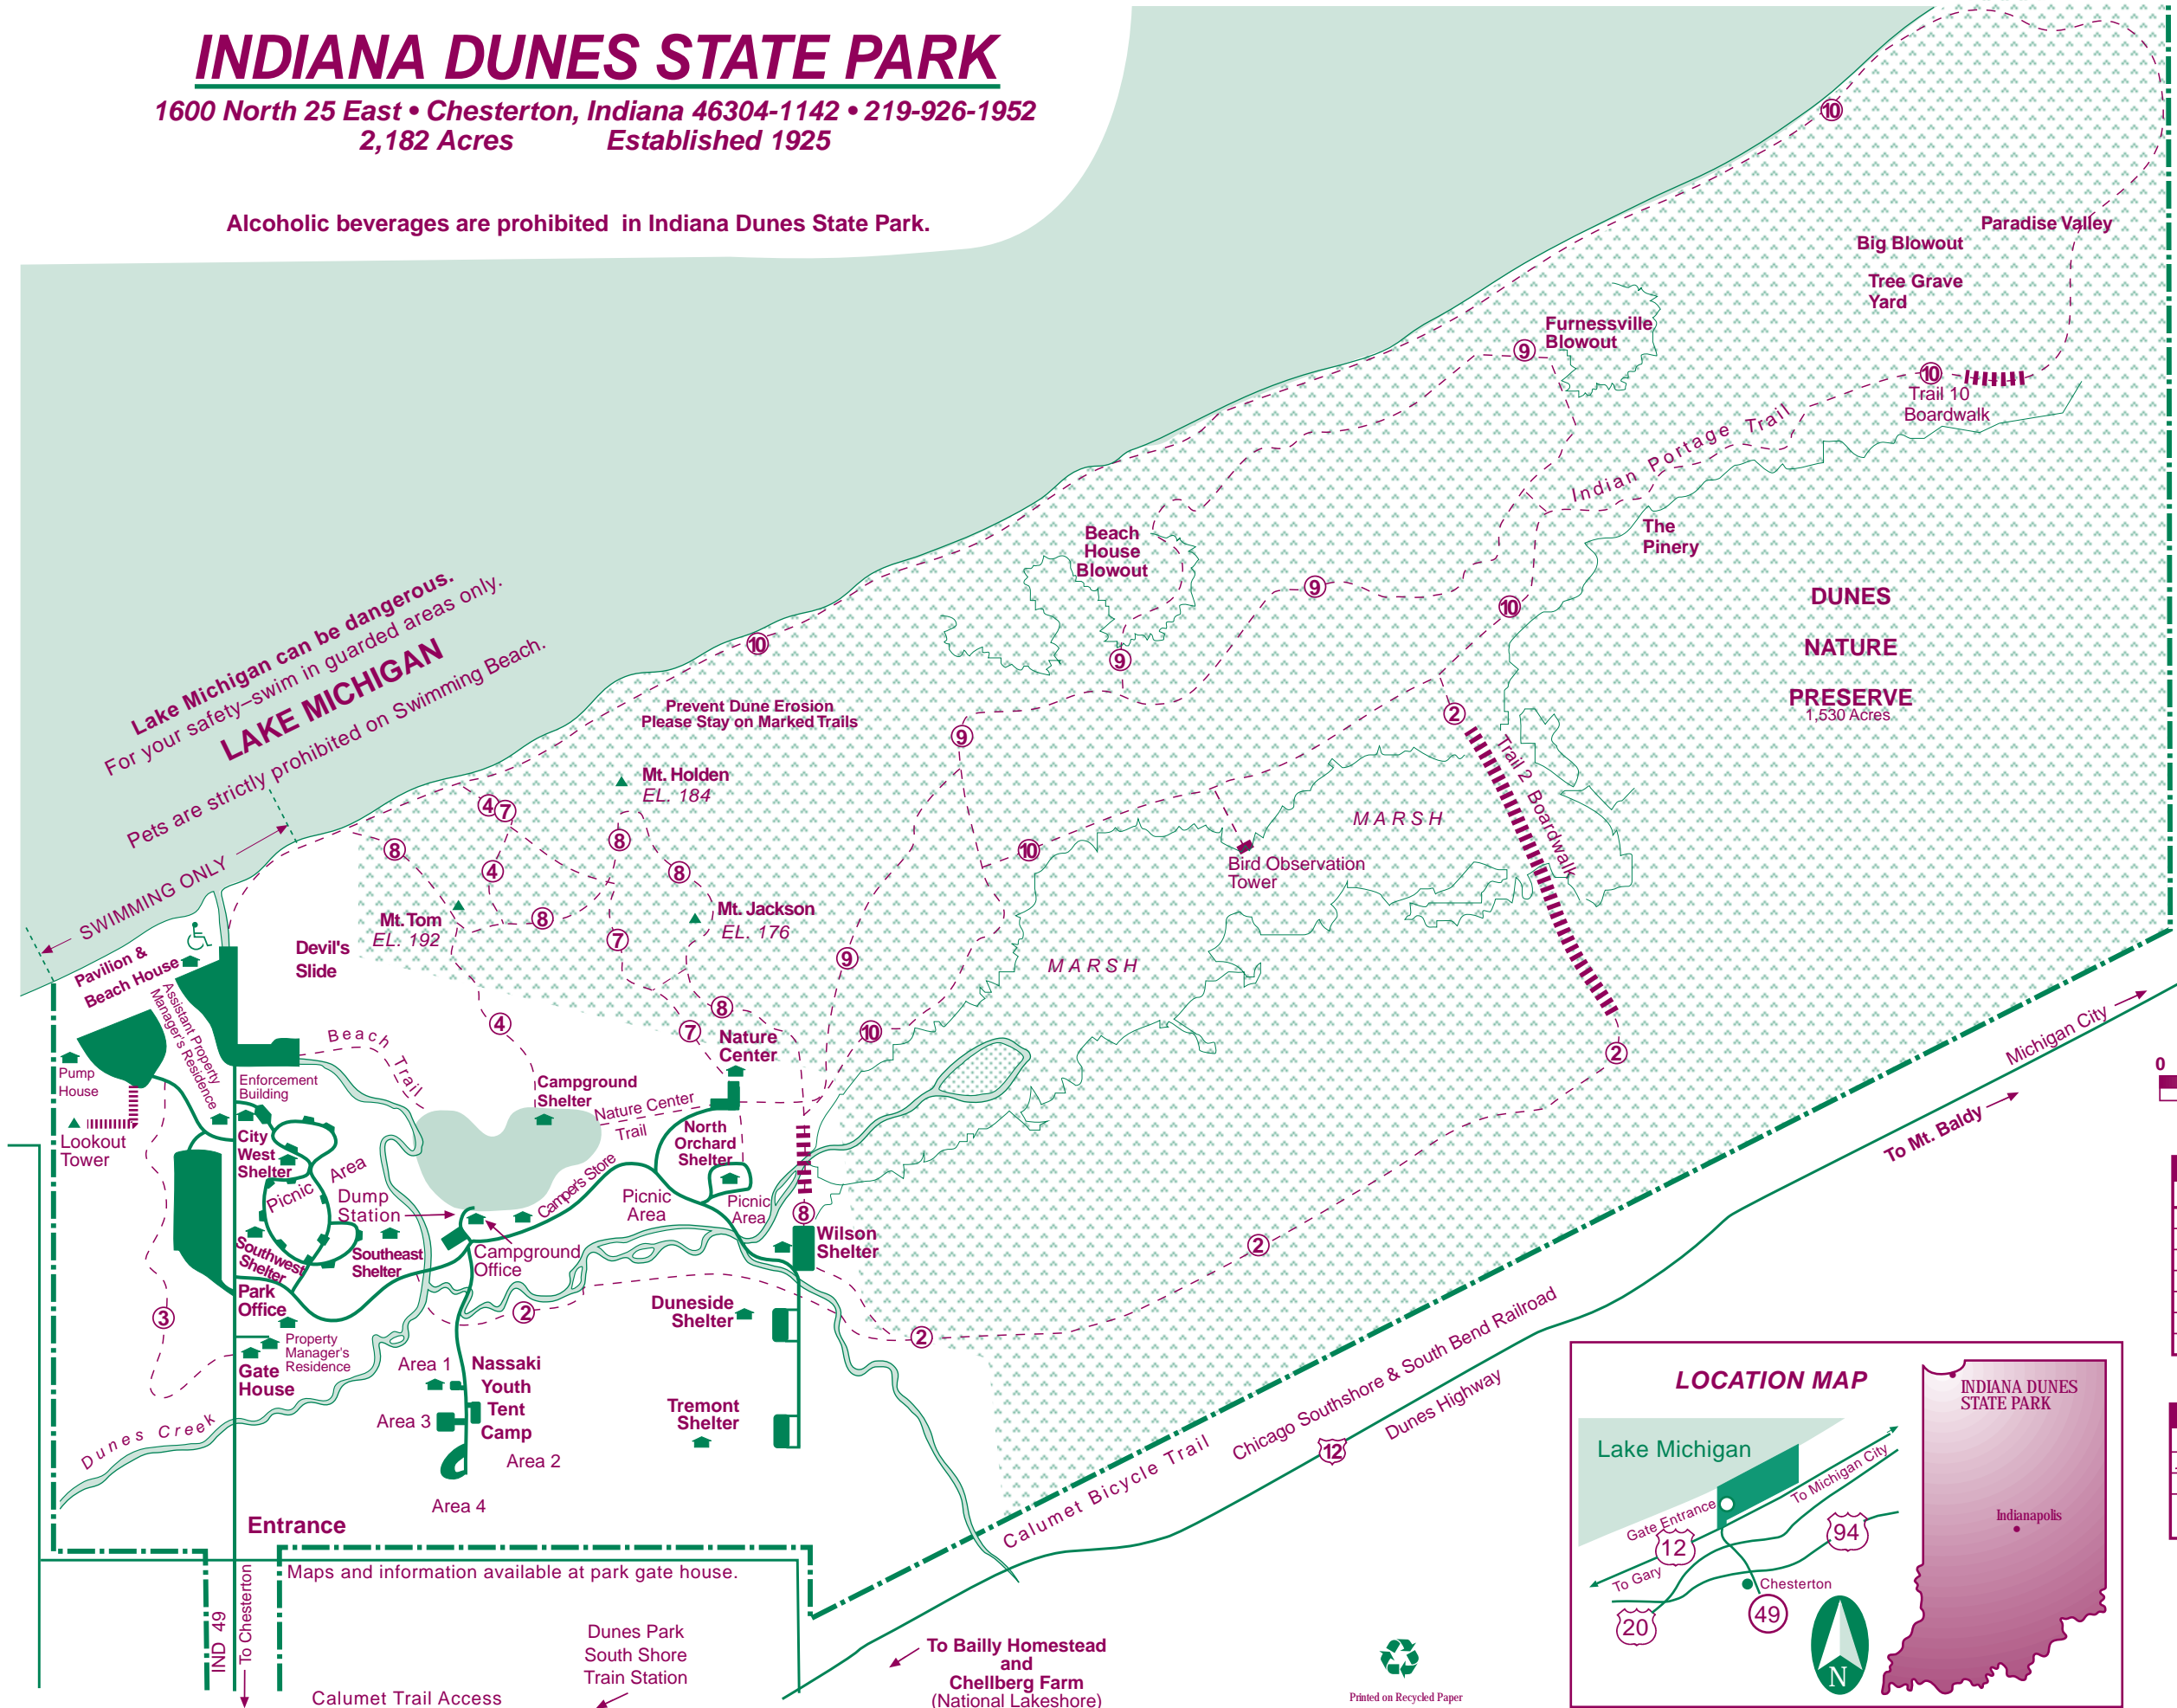

INDIANA DUNES STATE PARK

1600 North 25 East • Chesterton, Indiana 46304-1142 • 219-926-1952
2,182 Acres Established 1925

Alcoholic beverages are prohibited in Indiana Dunes State Park.

Lake Michigan can be dangerous.
For your safety—swim in guarded areas only.
LAKE MICHIGAN
Pets are strictly prohibited on Swimming Beach.

TRAIL TABLE		
TRAIL	MILEAGE	TRAIL TYPE
2	3	Easy
3	.75	Moderate
4	.75	Moderate
7	1.1	Moderate
8	1.5	Rugged
9	3.75	Moderate
10	5.5	Moderate

LEGEND	
	Road
	Hiking Trail
	Bicycle Trail
	Connecting Trail
	Railroad
	Boundary
	Nature Pres.
	Accessible

Maps and information available at park gate house.

Dunes Park South Shore Train Station

To Bailly Homestead and Chellberg Farm (National Lakeshore)