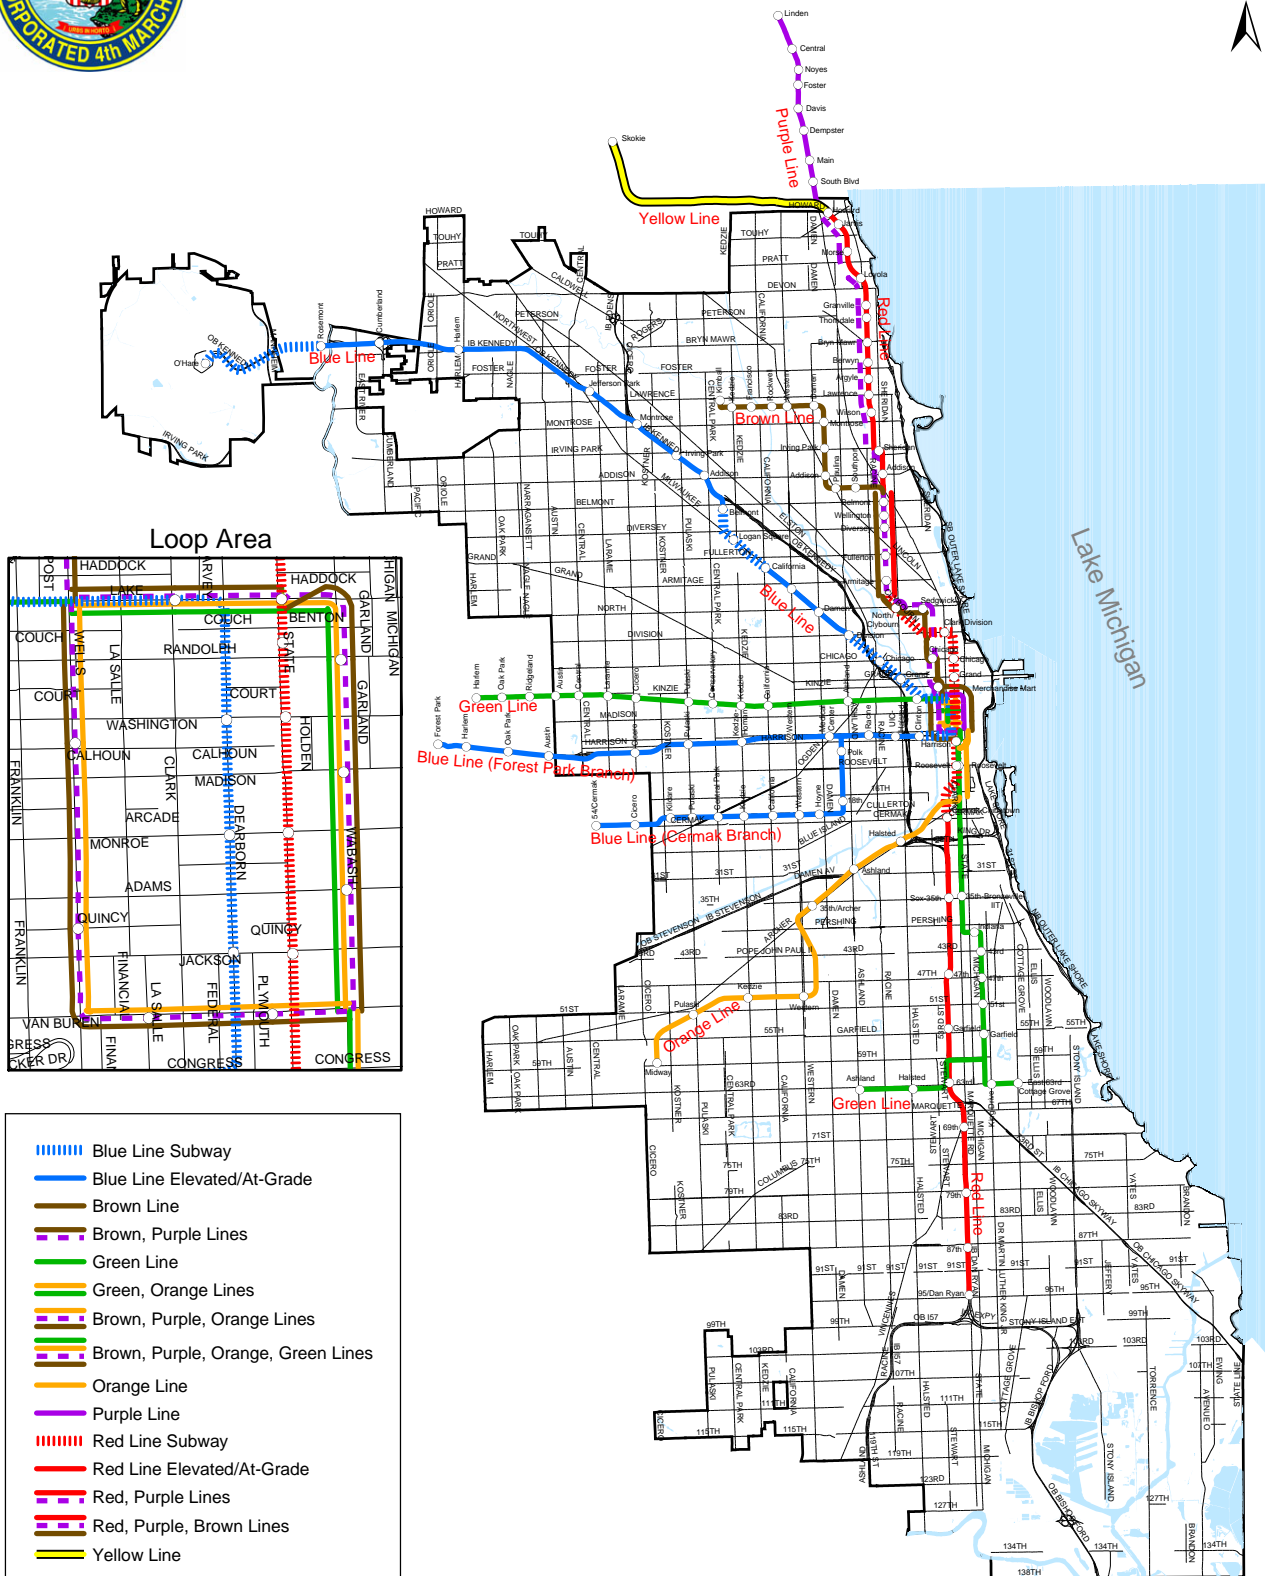

# Chicago Public Transit

- Blue Line Subway
- Blue Line Elevated/At-Grade
- Brown Line
- Brown, Purple Lines
- Green Line
- Green, Orange Lines
- Brown, Purple, Orange Lines
- Brown, Purple, Orange, Green Lines
- Orange Line
- Purple Line
- Red Line Subway
- Red Line Elevated/At-Grade
- Red, Purple Lines
- Red, Purple, Brown Lines
- Yellow Line
- ctastations