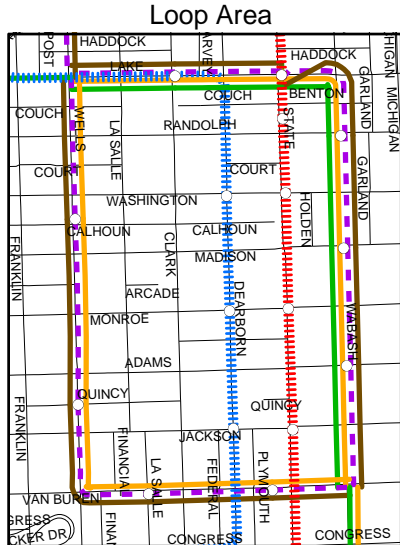

# Chicago Public Transit

- Blue Line Subway
- Blue Line Elevated/At-Grade
- Brown Line
- Brown, Purple Lines
- Green Line
- Green, Orange Lines
- Brown, Purple, Orange Lines
- Brown, Purple, Orange, Green Lines
- Orange Line
- Purple Line
- Red Line Subway
- Red Line Elevated/At-Grade
- Red, Purple Lines
- Red, Purple, Brown Lines
- Yellow Line
- ctastations