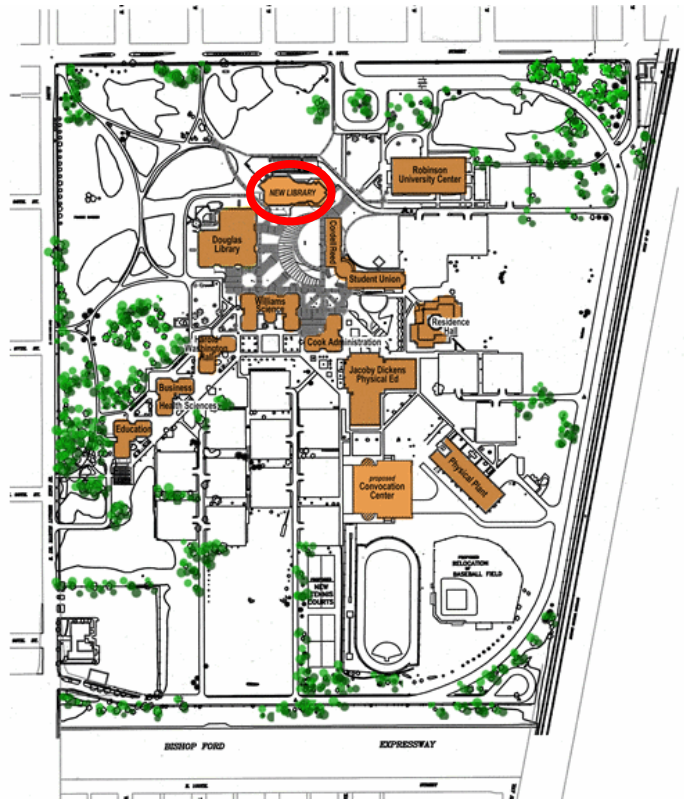

Illinois State Physics
Project Meeting

Thursday, Sept. 11th, 2008
Chicago State University
9501 S. King Drive

New Academic Library,
Sunroom (4th floor)
6:30 to 8:30 PM

<http://www.csu.edu/locator/index.htm>
(includes driving directions and campus map)

Parking:

Available in any lot except reserved lots, \$4 on the CSU campus

Public Transportation.

Option 1:

Take CTA RED LINE TRAIN (RED LINE - SOUTHBOUND)

Depart: MONROE/STATE CTA

Arrive: 95TH CTA

Take CTA BUS # 111 PULLMAN 111TH 115T SOUTHBOUND

Depart: 95TH CTA BUS TERMINAL

Arrive: 95TH & KING

Option 2:

Take CTA RED LINE TRAIN (RED LINE - SOUTHBOUND)

Depart: MONROE/STATE CTA

Arrive: 95TH CTA

Take CTA BUS # 95E 93RD/95TH EASTBOUND

Depart: 95TH CTA BUS TERMINAL

Arrive: 95TH & KING