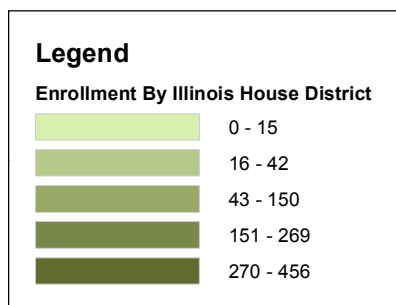

Total Enrollment by Illinois House District Chicago State University, Fall 2012

Sources:
 CSU Enrollment Data from Fall 2012
 Illinois Board of Elections House Districts 2011
 Jason Biller
 Chicago State University GIS Lab
 2-23-13