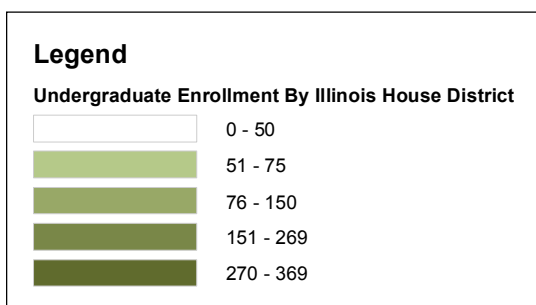

# Undergraduate Enrollment by Illinois House District Chicago State University, Fall 2012

Due to FERPA restrictions, areas with less than 50 students enrolled do not contain student enrollment numbers.