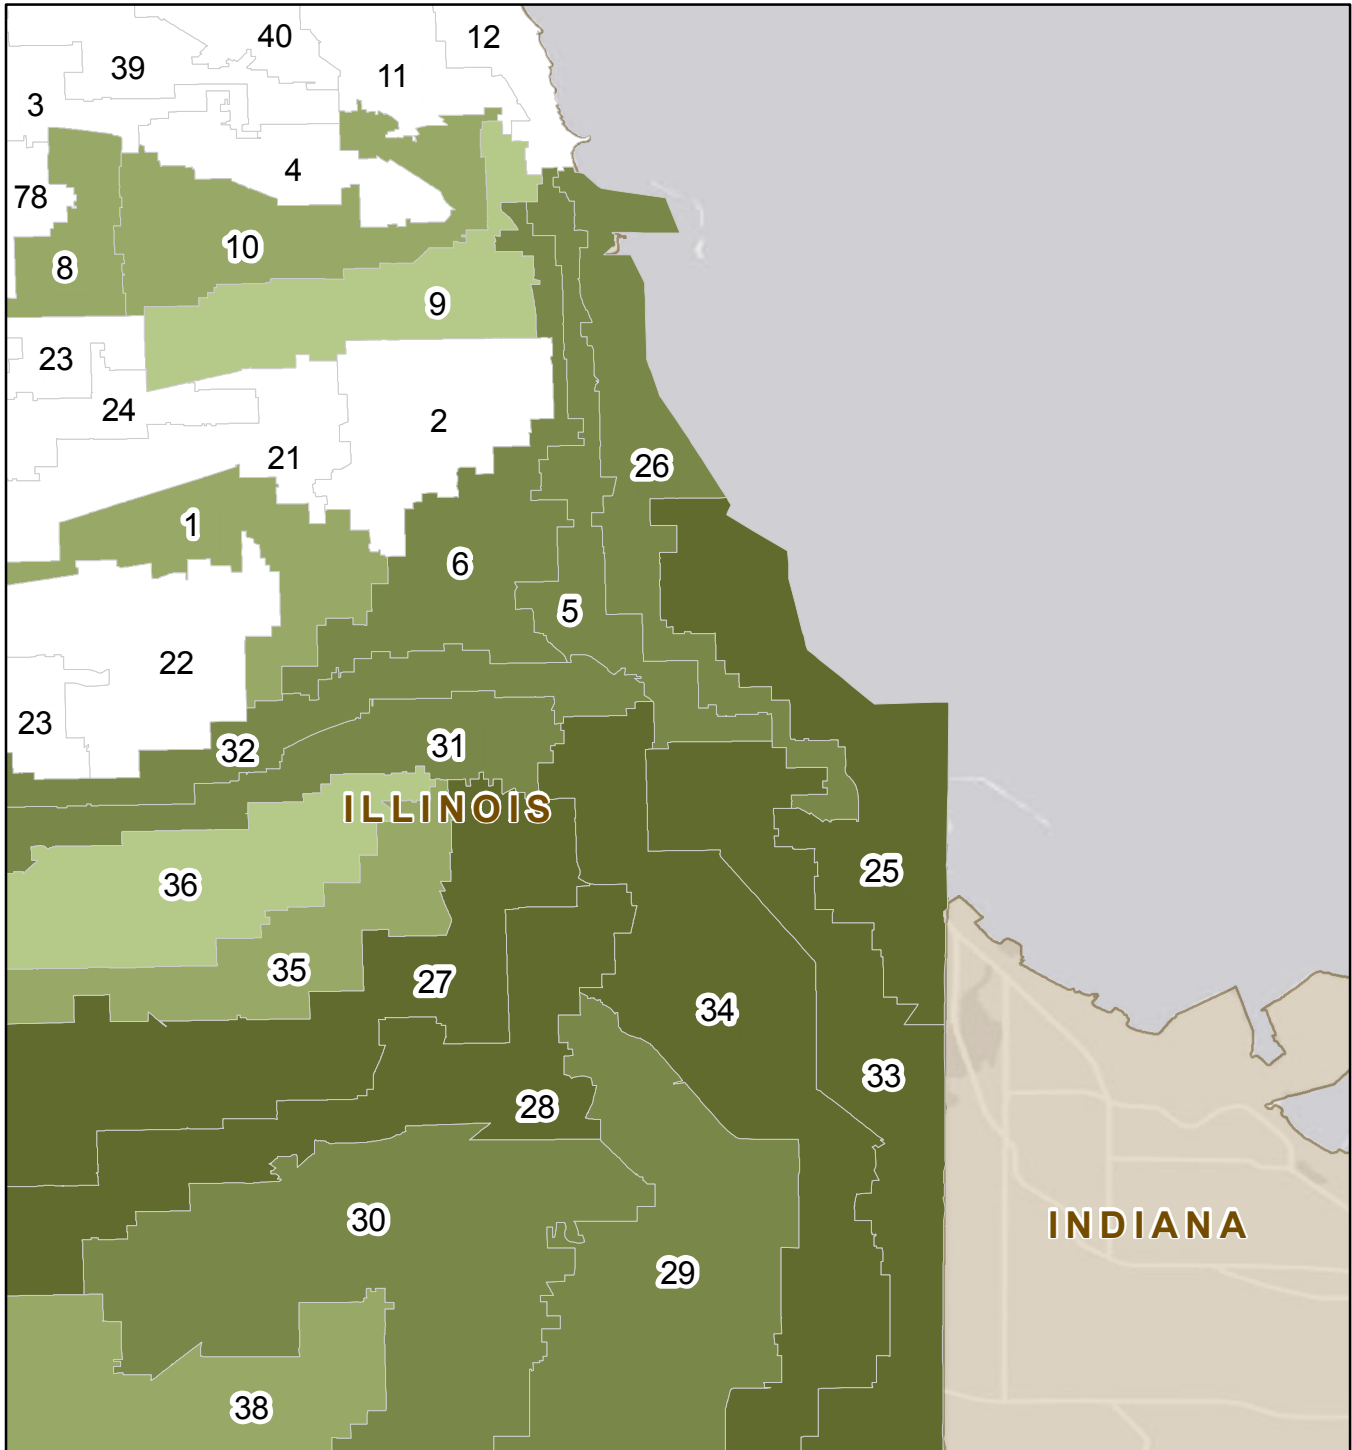

# Undergraduate Enrollment by Illinois House District Chicago State University, Fall 2012

Due to FERPA restrictions, areas with less than 50 students enrolled do not contain student enrollment numbers.

Sources:  
CSU Enrollment Data from Fall 2012  
Illinois Board of Elections House Districts 2011  
Jason Biller  
Chicago State University GIS Lab  
4-10-13