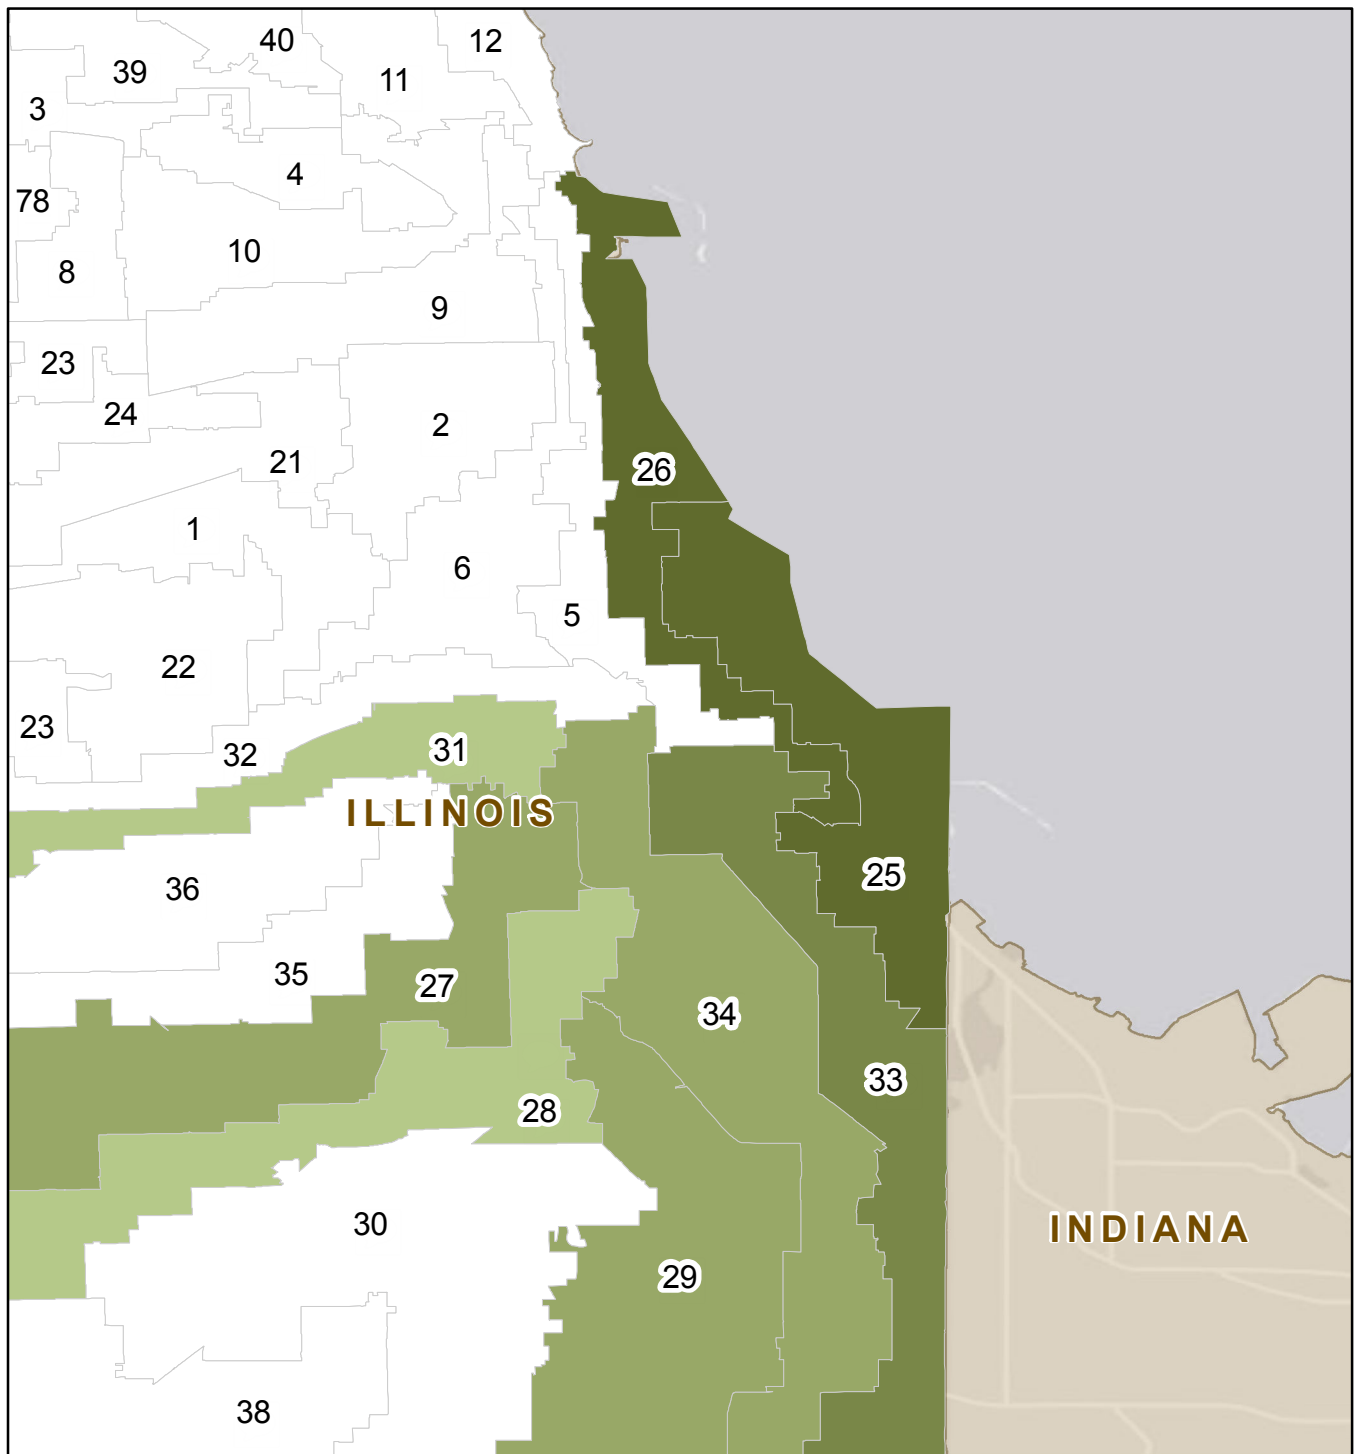

Graduate Enrollment by Illinois House District Chicago State University, Fall 2012

Due to FERPA restrictions, areas with less than 50 students enrolled do not contain student enrollment numbers.

Sources:
 CSU Enrollment Data from Fall 2012
 Illinois Board of Elections House Districts 2011
 Jason Biller
 Chicago State University GIS Lab
 4-10-13