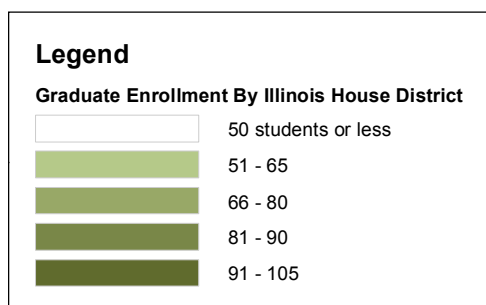

Graduate Enrollment by Illinois House District Chicago State University, Fall 2012

Due to FERPA restrictions, areas with less than 50 students enrolled do not contain student enrollment numbers.

Sources:
 CSU Enrollment Data from Fall 2012
 Illinois Board of Elections House Districts 2011
 Jason Biller
 Chicago State University GIS Lab
 4-10-13